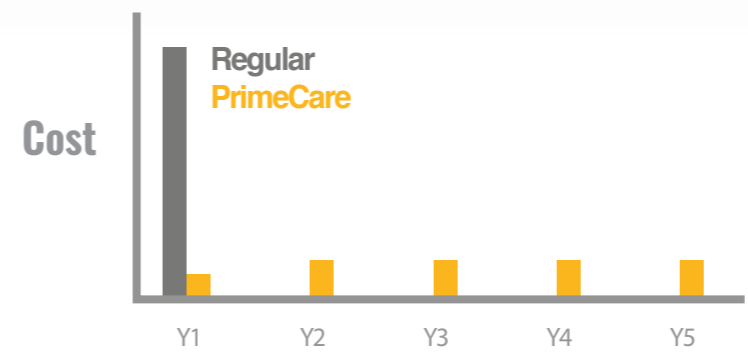

Pay Less Upfront: PrimeCare lowers the entry cost of getting the device you want. Annual subscription gets you a wide range of services.