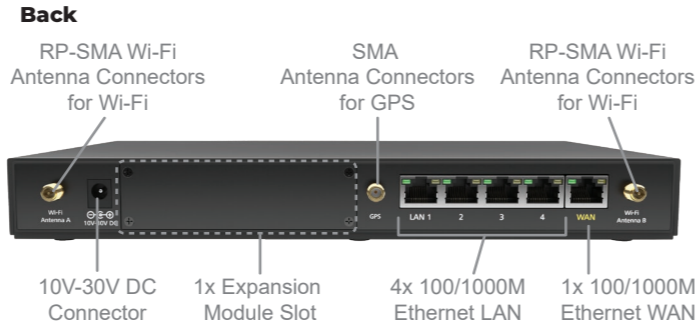

Base Chassis

Balance 20X	
WAN Interface	1 x GE, 1x Embedded LTE Modem 1x USB Interface 1x Expansion Module (Optional)
SpeedFusion Hot Failover	●
SpeedFusion WAN Smoothing	● ^
SpeedFusion Bandwidth Bonding	● ^
Number of PepVPN SpeedFusion Peers	2/5 !
LAN Interface	4x GE
Wi-Fi Interface	Simultaneous 802.11ac wave 2/ac/a/n and 802.11b/g/n
Stateful Firewall Throughput	900Mbps
PepVPN / SpeedFusion Throughput	No Encryption: 100Mbps 256-bit AES: 60 Mbps
Recommended Users	1-60
Downlink/Uplink Datarate	150Mbps/50Mbps (LTE Modem)
IP Passthrough	●
Antenna Connectors	2x SMA Antenna Connectors 2x RP-SMA Wi-Fi Antenna Connectors 1x GPS SMA Antenna Connectors
Power Input	DC Jack: 10V - 30V
Power Consumption	6.83 W (nominal, with FlexModule Mini LTEA) 28 W (max.)
Dimensions	6.3 x 10.3 x 1.3 inches 160 x 262 x 33 mm
Weight	1.74 pounds / 0.67 kg
Operating Temperature	14° – 113°F / -10° – 45°C
Humidity	15% – 95% (non-condensing)
Certifications	FCC, CE, RoHS
Warranty	1-Year Limited Warranty
Package Content	Balance 20X, 12V3A Power Supply (ACW-602), 2x LTE Antennas (ACW-813 or ACW-234) 1x GPS Antenna (ACW-232) 2x Wi-Fi Dual Band Antennas (ACW-341)

Peplink Balance 20X

Futureproof SD-WAN Router for Small Businesses and Branches

Add Cellular Backup

Back up your xDSL with a cellular link (up to two with the FlexModule Mini) and redundant SIM cards. When a line goes down, your office won't even notice.

Need Another LTE?

The Balance 20X has a FlexModule Mini slot which will support all kinds of WAN technology. So when it's time to add a second LTE connection, the Balance 20X will be ready.

^ Requires PrimeCare Subscription, complementary for the first year.
! 2 PepVPN Peers are enabled by default. 5 PepVPN Peers are enabled with PrimeCare Subscription, complementary for the first year.