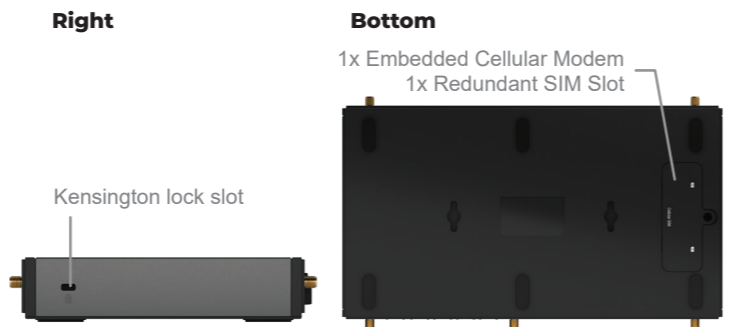

Base Chassis

Balance 20X	
WAN Interface	1 x GE, 1x Embedded LTE Modem 1x USB Interface 1x Expansion Module (Optional)
SpeedFusion Hot Failover	●
SpeedFusion WAN Smoothing	● ^
SpeedFusion Bandwidth Bonding	● ^
Number of PepVPN SpeedFusion Peers	2/5 !
LAN Interface	4x GE
Wi-Fi Interface	Simultaneous 802.11ac wave 2/ac/a/n and 802.11b/g/n
Stateful Firewall Throughput	900Mbps
PepVPN / SpeedFusion Throughput	No Encryption: 100Mbps 256-bit AES: 60 Mbps
Recommended Users	1-60
Downlink/Uplink Datarate	150Mbps/50Mbps (LTE Modem)
IP Passthrough	●
Antenna Connectors	2x SMA Antenna Connectors 2x RP-SMA Wi-Fi Antenna Connectors 1x GPS SMA Antenna Connectors
Power Input	DC Jack: 10V - 30V
Power Consumption	6.83 W (nominal, with FlexModule Mini LTEA) 28 W (max.)
Dimensions	6.3 x 10.3 x 1.3 inches 160 x 262 x 33 mm
Weight	1.74 pounds / 0.67 kg
Operating Temperature	14° – 113°F / -10° – 45°C
Humidity	15% – 95% (non-condensing)
Certifications	FCC, CE, RoHS
Warranty	1-Year Limited Warranty
Package Content	Balance 20X, 12V3A Power Supply (ACW-602), 2x LTE Antennas (ACW-813 or ACW-234) 1x GPS Antenna (ACW-232) 2x Wi-Fi Dual Band Antennas (ACW-341)

Peplink Balance 20X

Futureproof SD-WAN Router for Small Businesses and Branches

Add Cellular Backup

Back up your xDSL with a cellular link (up to two with the FlexModule Mini) and redundant SIM cards. When a line goes down, your office won't even notice.

Need Another LTE?

The Balance 20X has a FlexModule Mini slot which will support all kinds of WAN technology. So when it's time to add a second LTE connection, the Balance 20X will be ready.

^ Requires PrimeCare Subscription, complementary for the first year.
! 2 PepVPN Peers are enabled by default. 5 PepVPN Peers are enabled with PrimeCare Subscription, complementary for the first year.